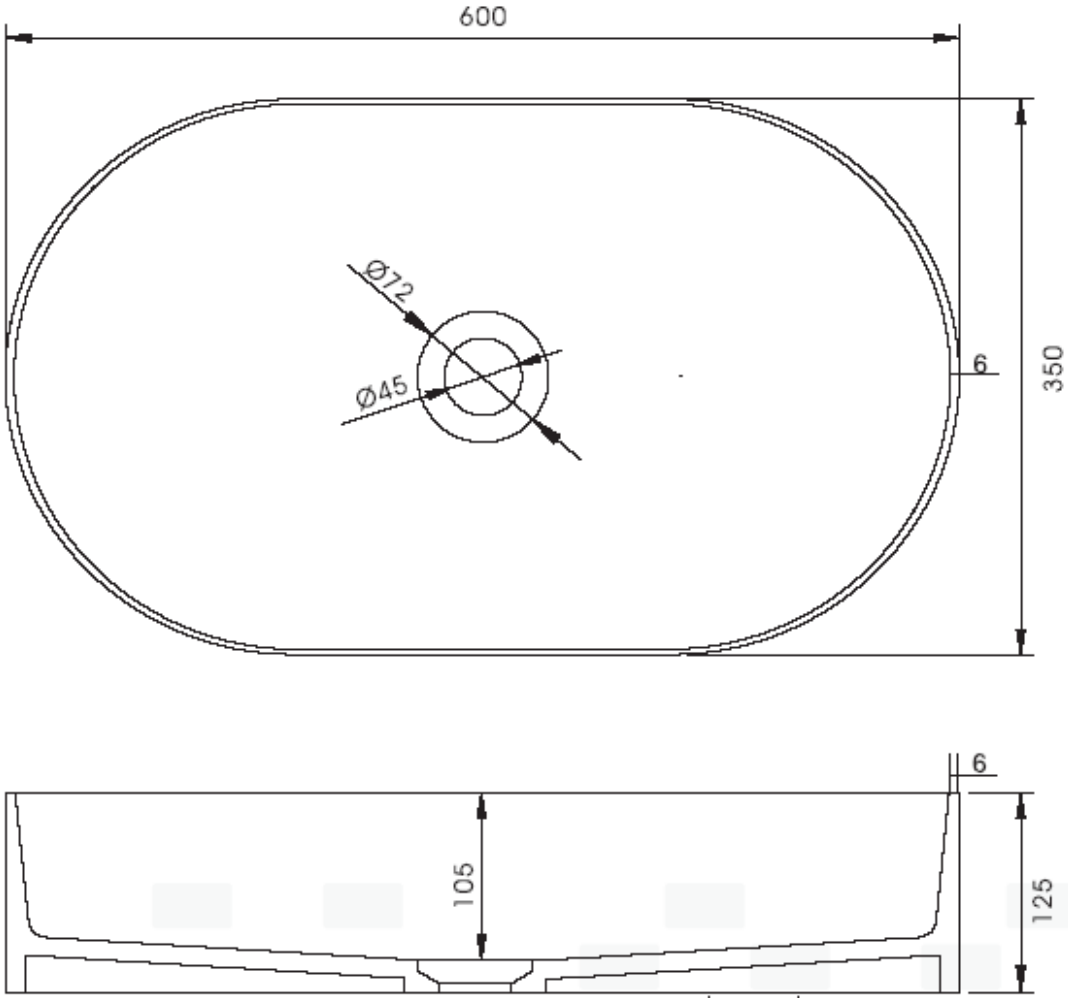

SOLIDTHIN PS IDV 281616

SOLID SURFACE ELONGATED WASHBASIN

SOLIDTHIN PS-ID 281616 24 "x 14 "x 5 "- 21 LBS

WHITE MATT.
1/4" THICK EDGE. GRID DRAIN NOT INCL.

SOLIDTHIN 60 PS IDV 281616-BW 24 "x 14 "x 5 "- 17 LBS
BLK & WHI